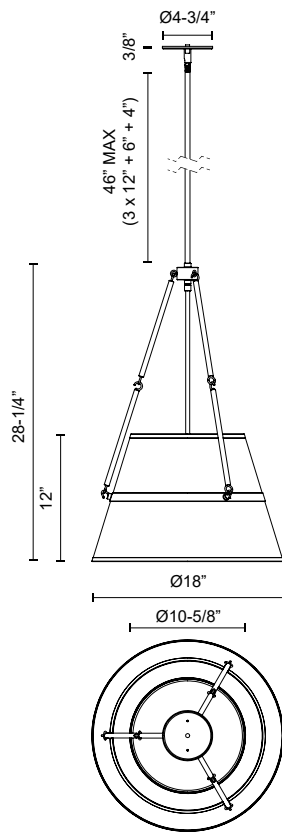

alora mood

P. 1.855.855.8926

CANADA: 102-19028 27th Ave. - Surrey, BC V3Z 5T1

USA: 3035 E. Lone Mountain Rd - Las Vegas, NV, 89081

OLIVER PD546719MBWL

FIXTURE DIMENSIONS	D18" x H28-1/4"
LAMP TYPE	E26
MAX WATTAGE	60W
BULB QTY	1
BULBS INCLUDED	No
RECOMMENDED BULB TYPE	A19
VOLTAGE	120V
SHADE DIMENSIONS	D18" x H12"
MATERIAL	Linen; Steel;
ROD LENGTH	46" Max (3x12" + 1x6" + 1x4")
DIAMETER OF ROD	1/2"
WIRE LENGTH	60"
MINIMUM HANG HEIGHT	35"
SLOPED CEILING ADAPTABLE	Yes, Up to 90 Degrees
LOCATION	Dry
BARCODE	UPC 69175907509
CANOPY DIMENSIONS	D4-3/4" x H3/8"
FINISH OPTION(S)	WHITE LINEN; Matte Black;
BRAND	Alora Mood

[D - Diameter, L - Length, W - Width, H - Height, E - Extension]

AVAILABLE FINISHES:

PD546719MBWL

*For complete warranty terms, please visit: www.aloralighting.com/warranty